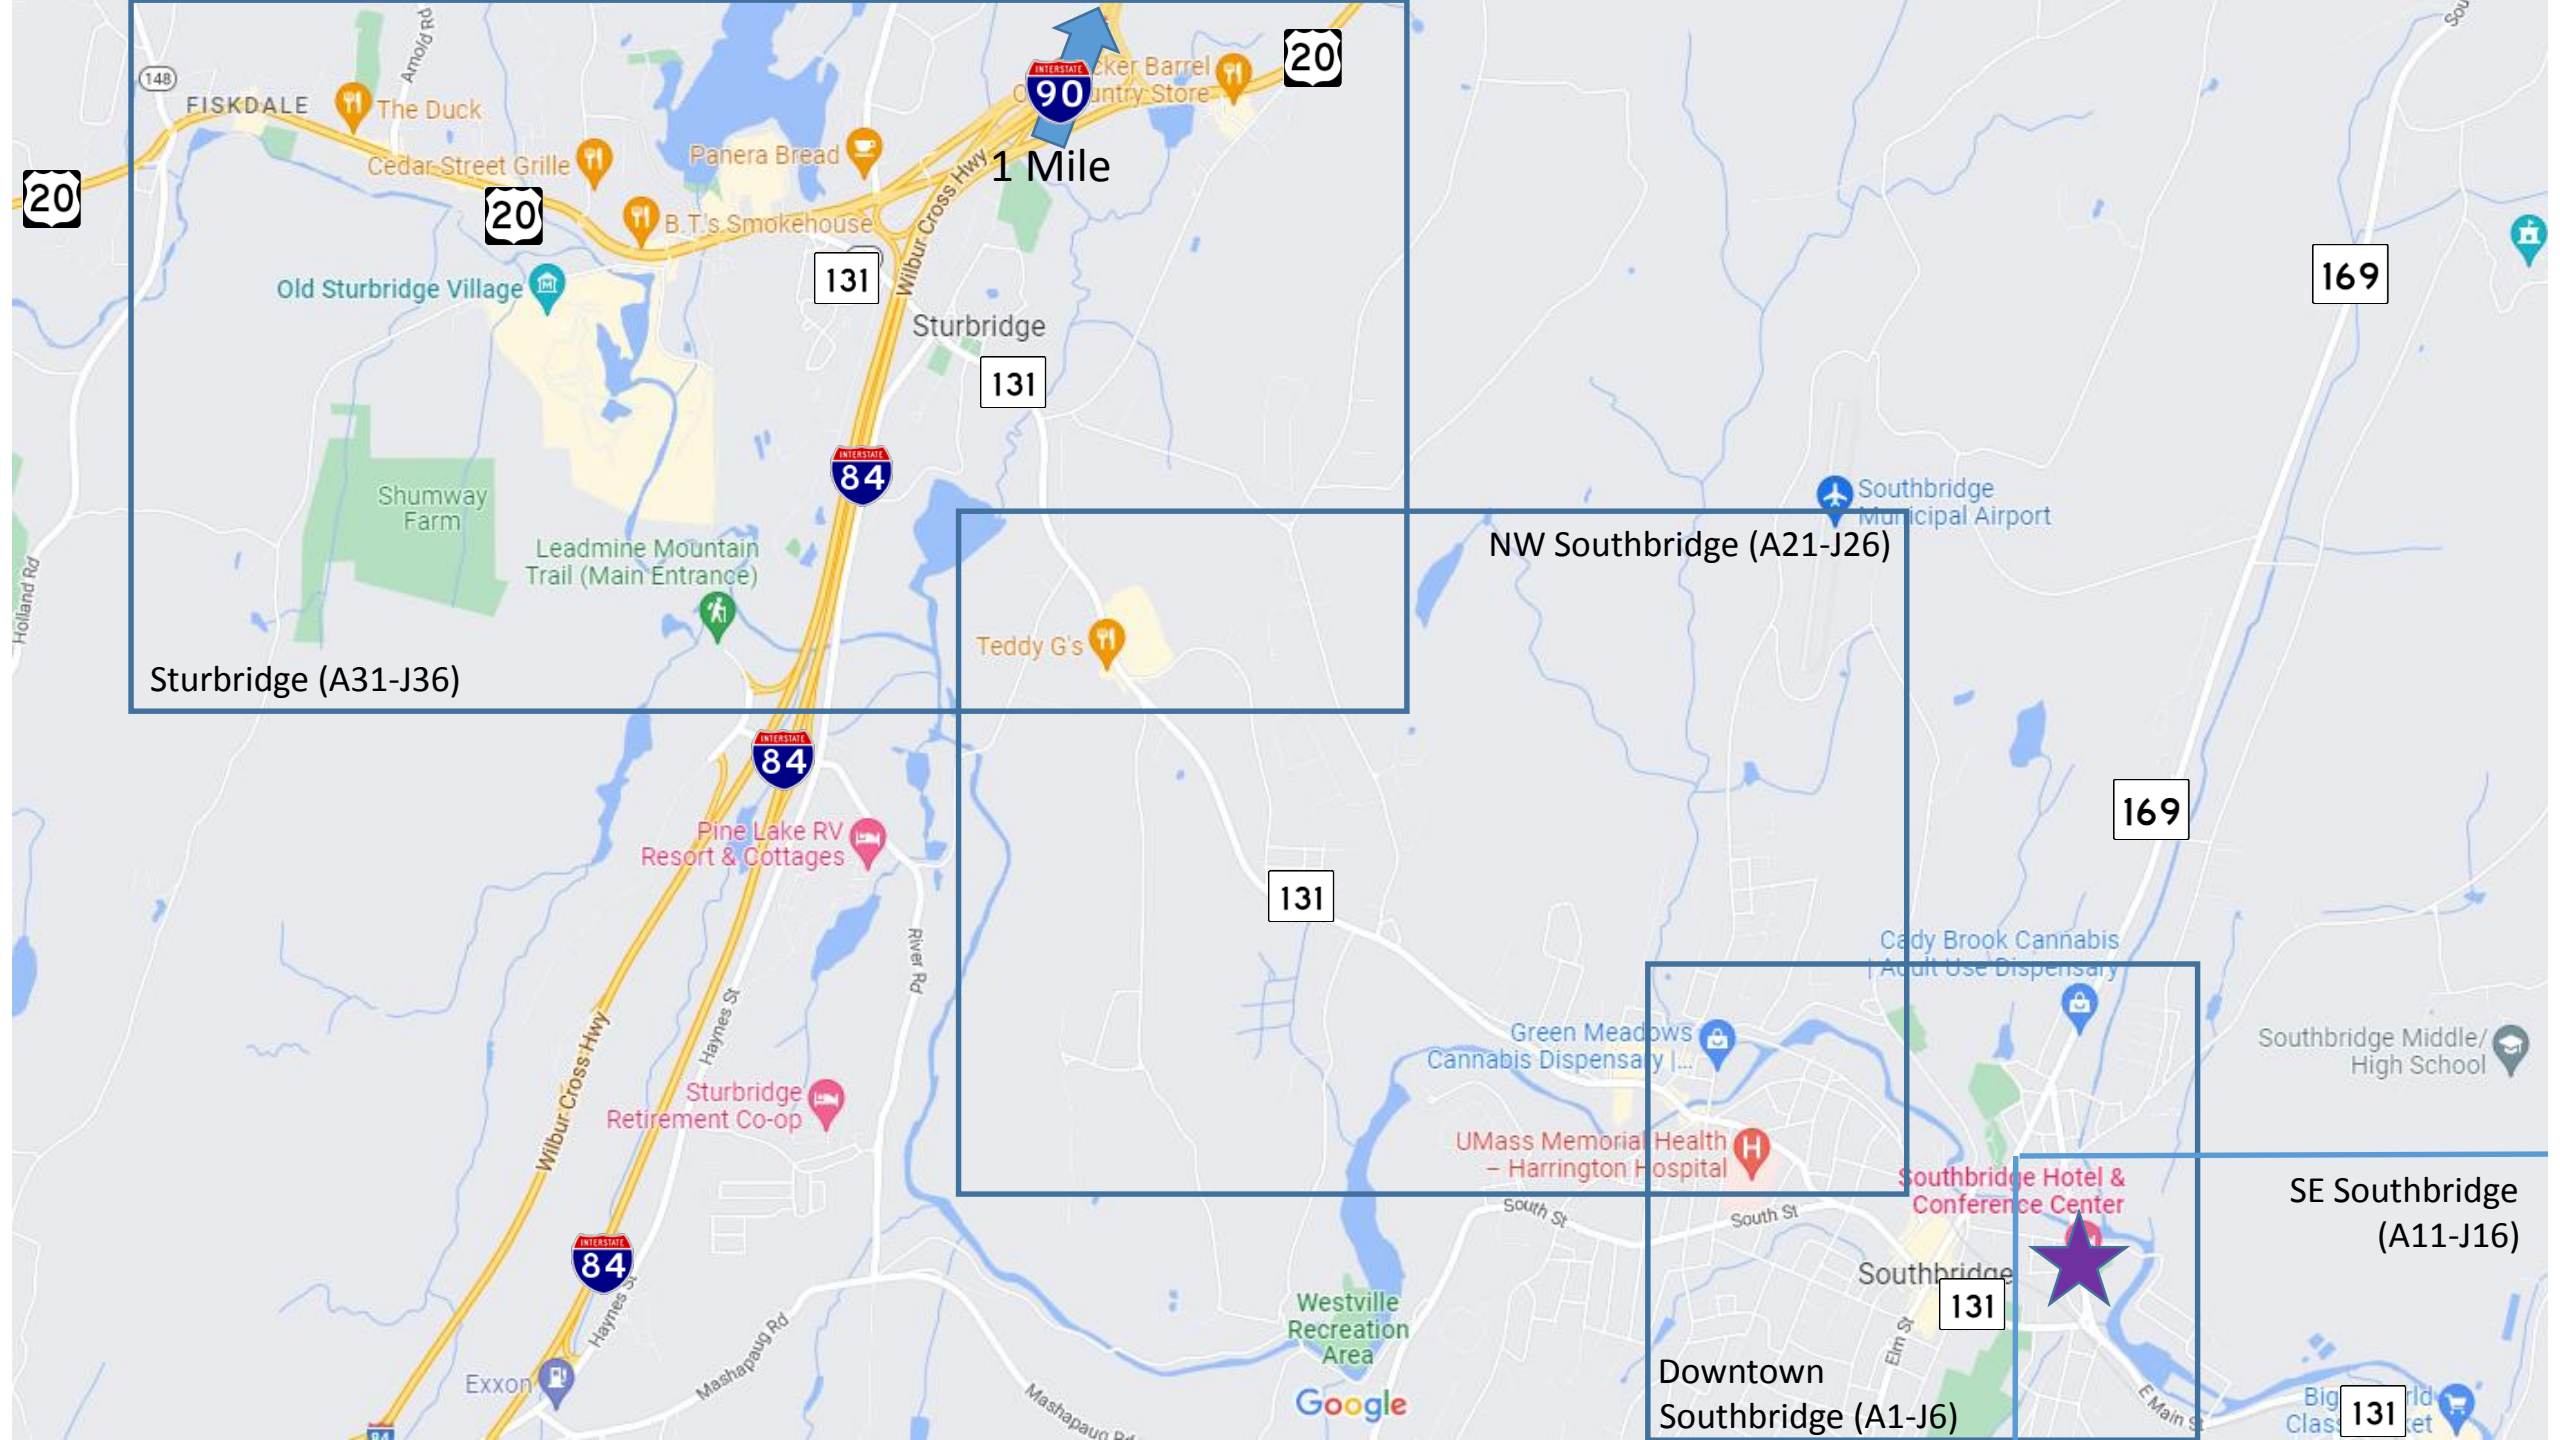

<http://www.southbridgepizza.com/>

Zoe's Pizza – F4

<https://www.zoesofsouthbridge.com/>

Puerto Rican

Flamboyant Bar & Grill – B1, N26

Seafood

Fins & Tales – B2

<http://www.finsandtales858.com/>

Sturbridge Seafood – F32

<http://sturbridgeseafood.com/>

Thai

Thai Orchid – H3

<http://southbridgethai.com/Manny's>

Sturbridge (A31-J36)

NW Southbridge (A21-J26)

Downtown Southbridge (A1-J6)

SE Southbridge (A11-J16)

1 Mile

Downtown Southbridge, MA

A	B	C	D	E	F	G	H	I	J
---	---	---	---	---	---	---	---	---	---

Northwest Southbridge, MA

21

21

22

22

23

23

24

24

25

25

26