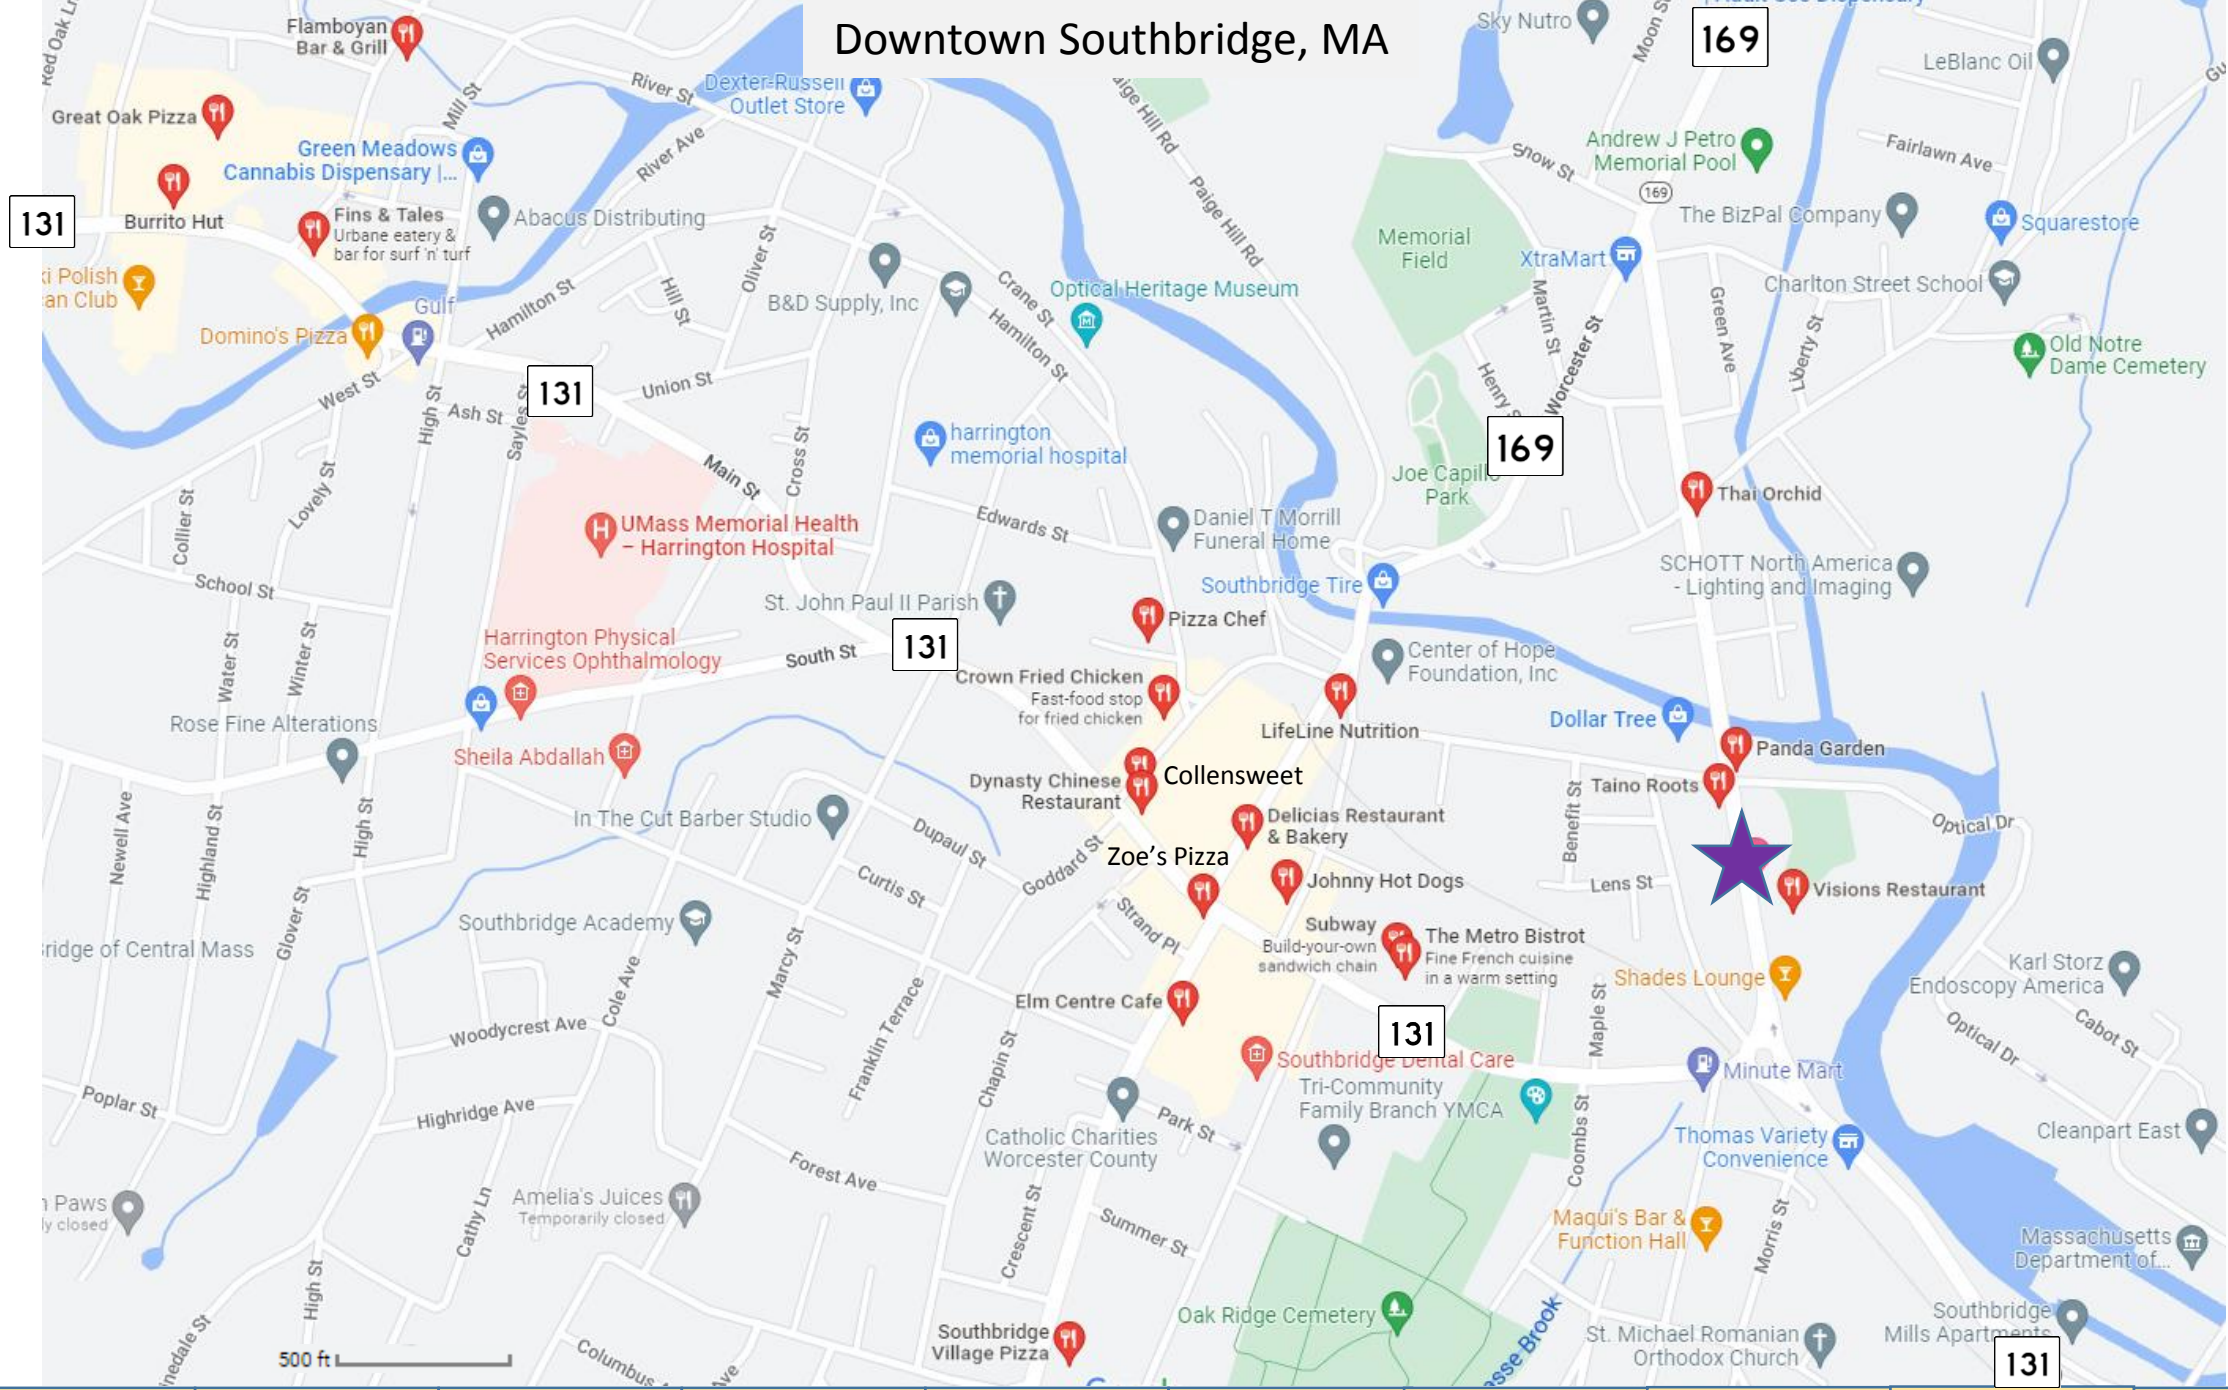

<http://www.southbridgepizza.com/>

Zoe's Pizza – F4

<https://www.zoesofsouthbridge.com/>

Puerto Rican

Flamboyant Bar & Grill – B1, N26

Seafood

Fins & Tales – B2

<http://www.finsandtales858.com/>

Sturbridge Seafood – F32

<http://sturbridgeseafood.com/>

Thai

Thai Orchid – H3

<http://southbridgethai.com/Manny's>

Sturbridge (A31-J36)

NW Southbridge (A21-J26)

Downtown Southbridge (A1-J6)

SE Southbridge (A11-J16)

1 Mile

Downtown Southbridge, MA

A	B	C	D	E	F	G	H	I	J
---	---	---	---	---	---	---	---	---	---

Northwest Southbridge, MA

21

21

22