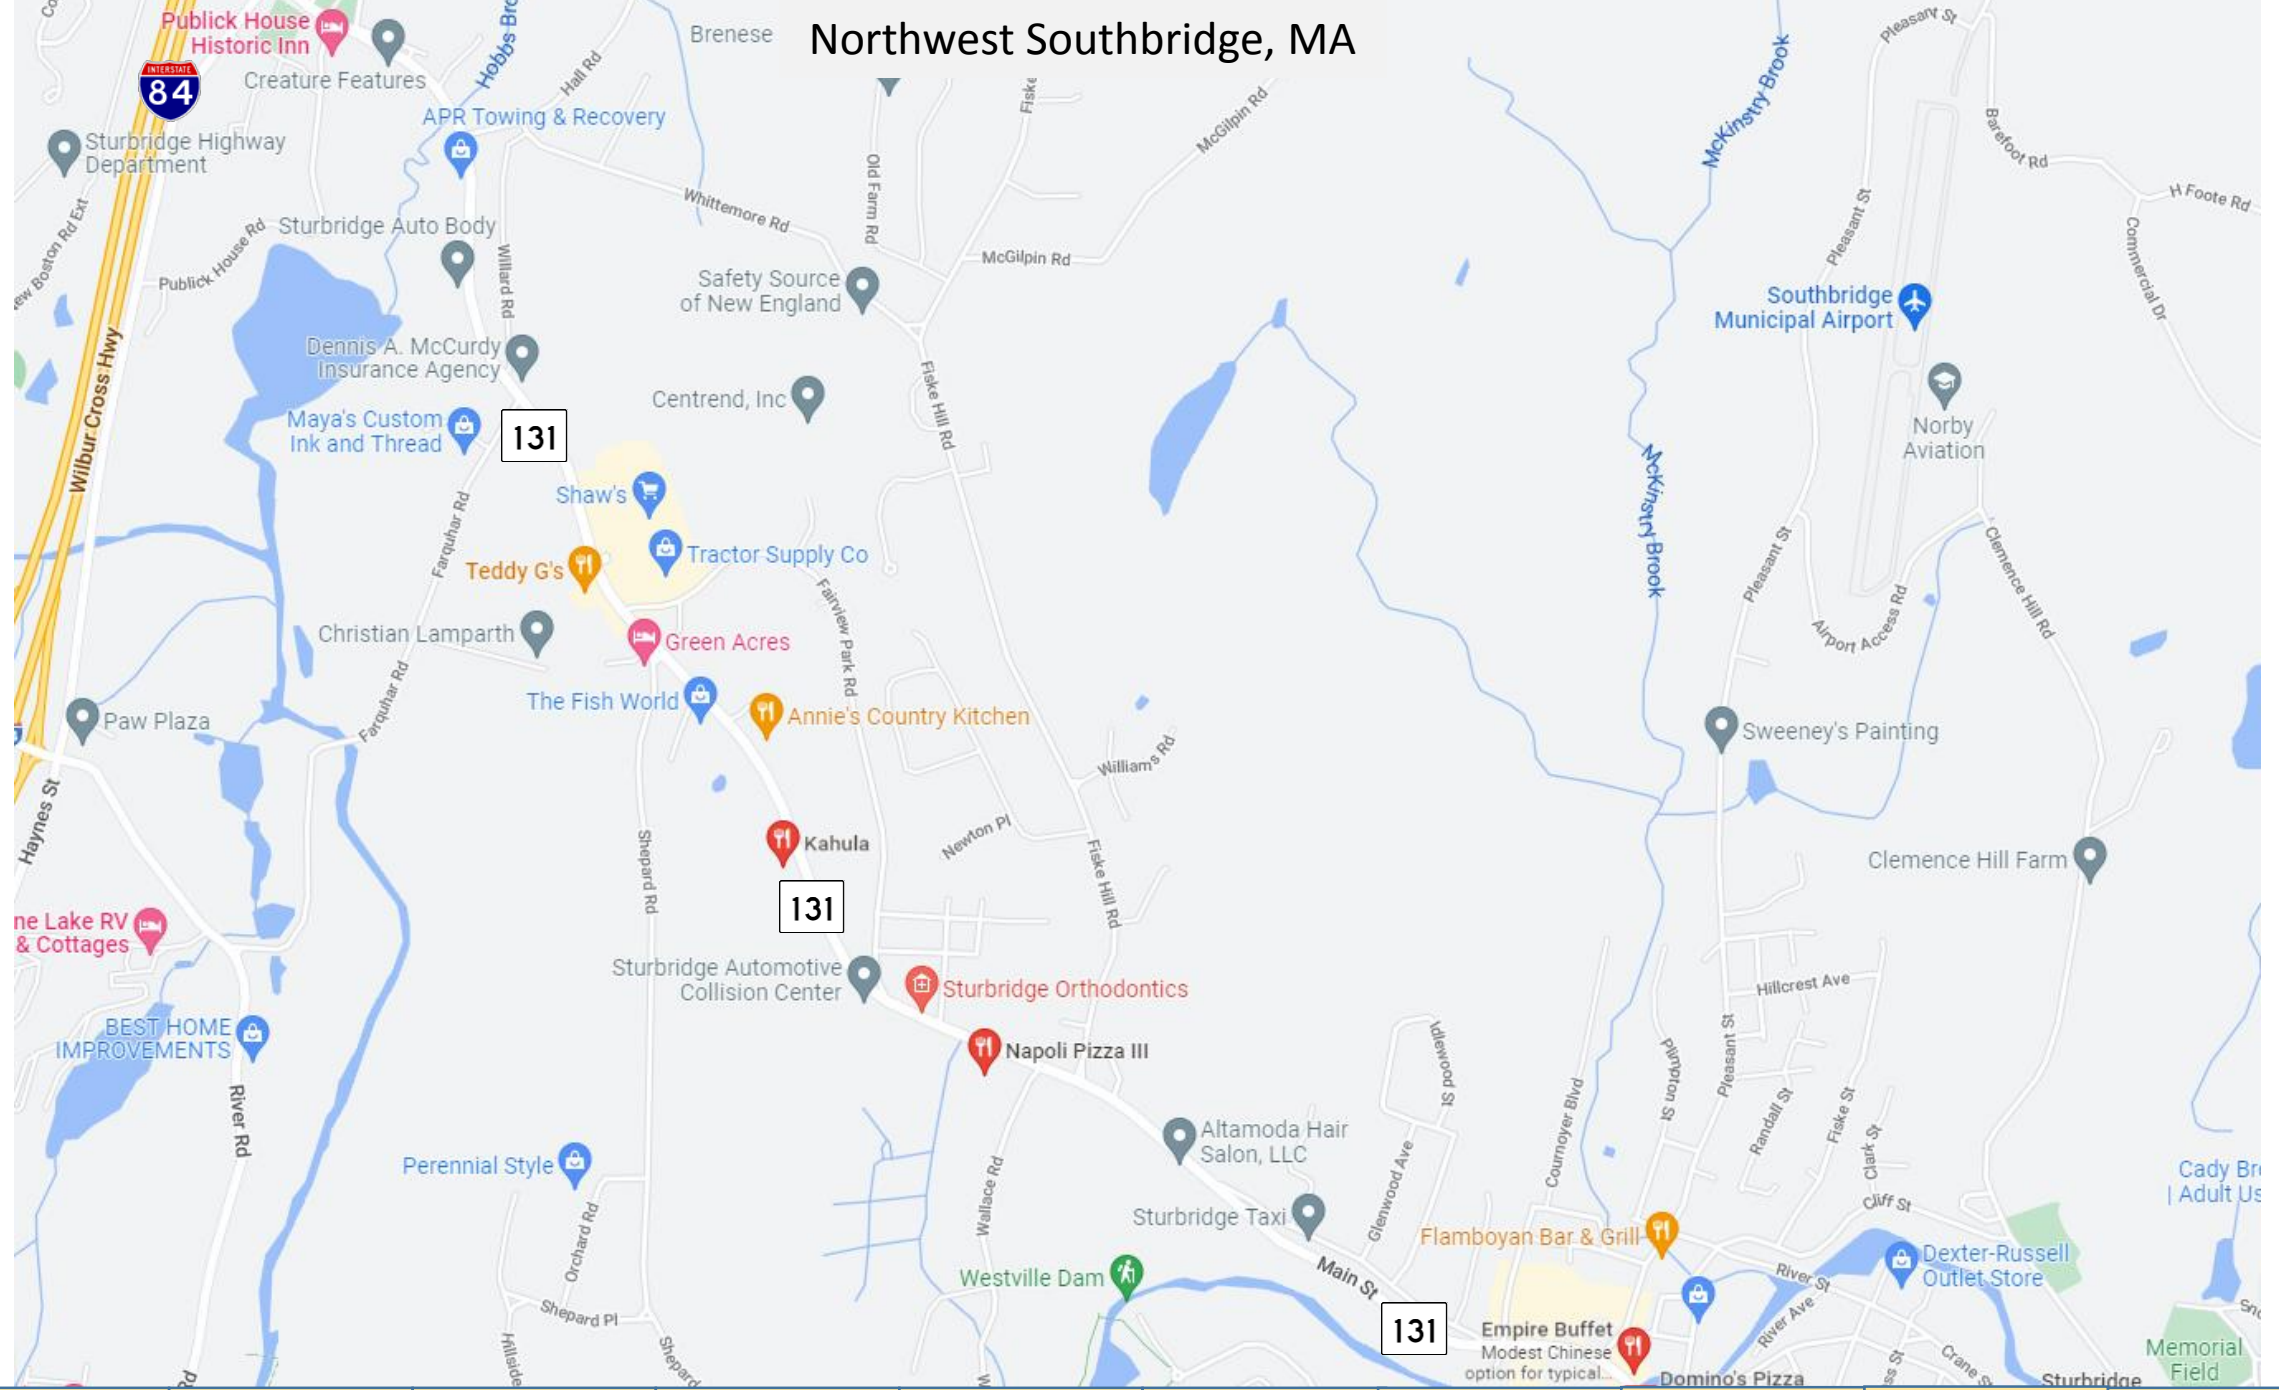

SE Southbridge (A11-J16)

1 Mile

Downtown Southbridge, MA

A	B	C	D	E	F	G	H	I	J
---	---	---	---	---	---	---	---	---	---

Northwest Southbridge, MA

21

21

22

22

23

23

24

24

25

25

26