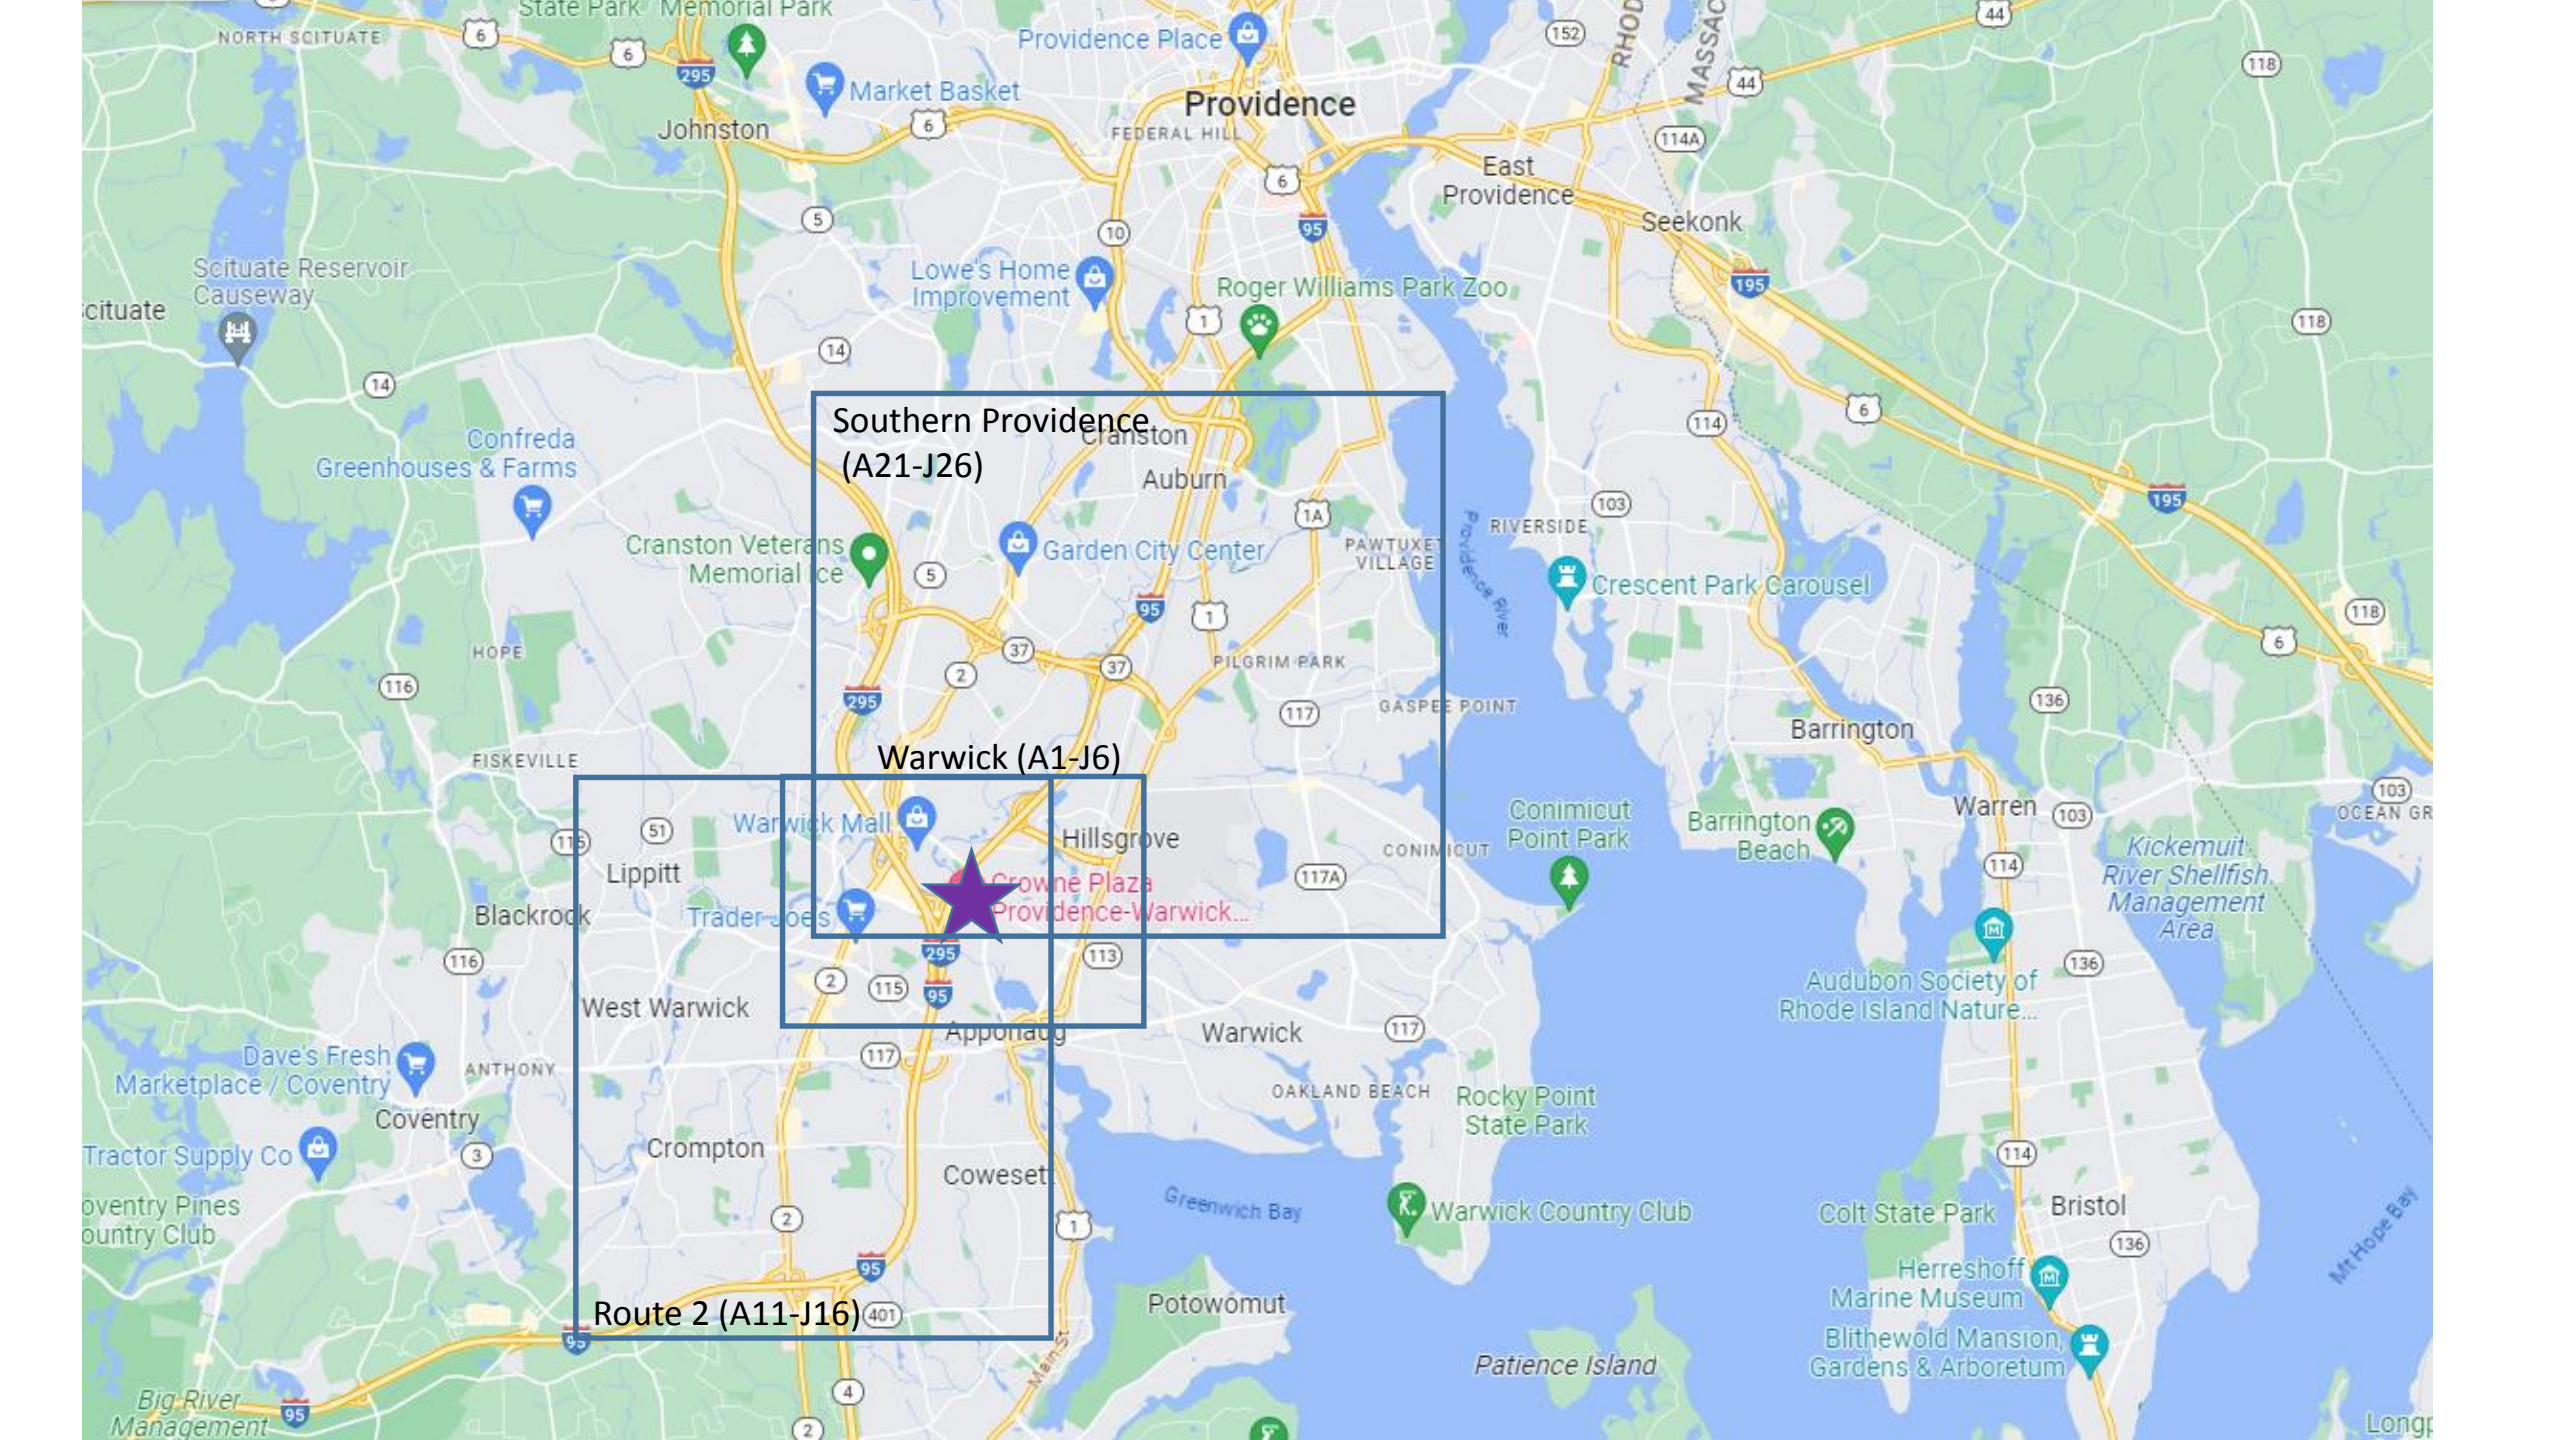

Southern Providence
(A21-J26)

Warwick (A1-J6)

Route 2 (A11-J16)

Crown Plaza
Providence-Warwick...