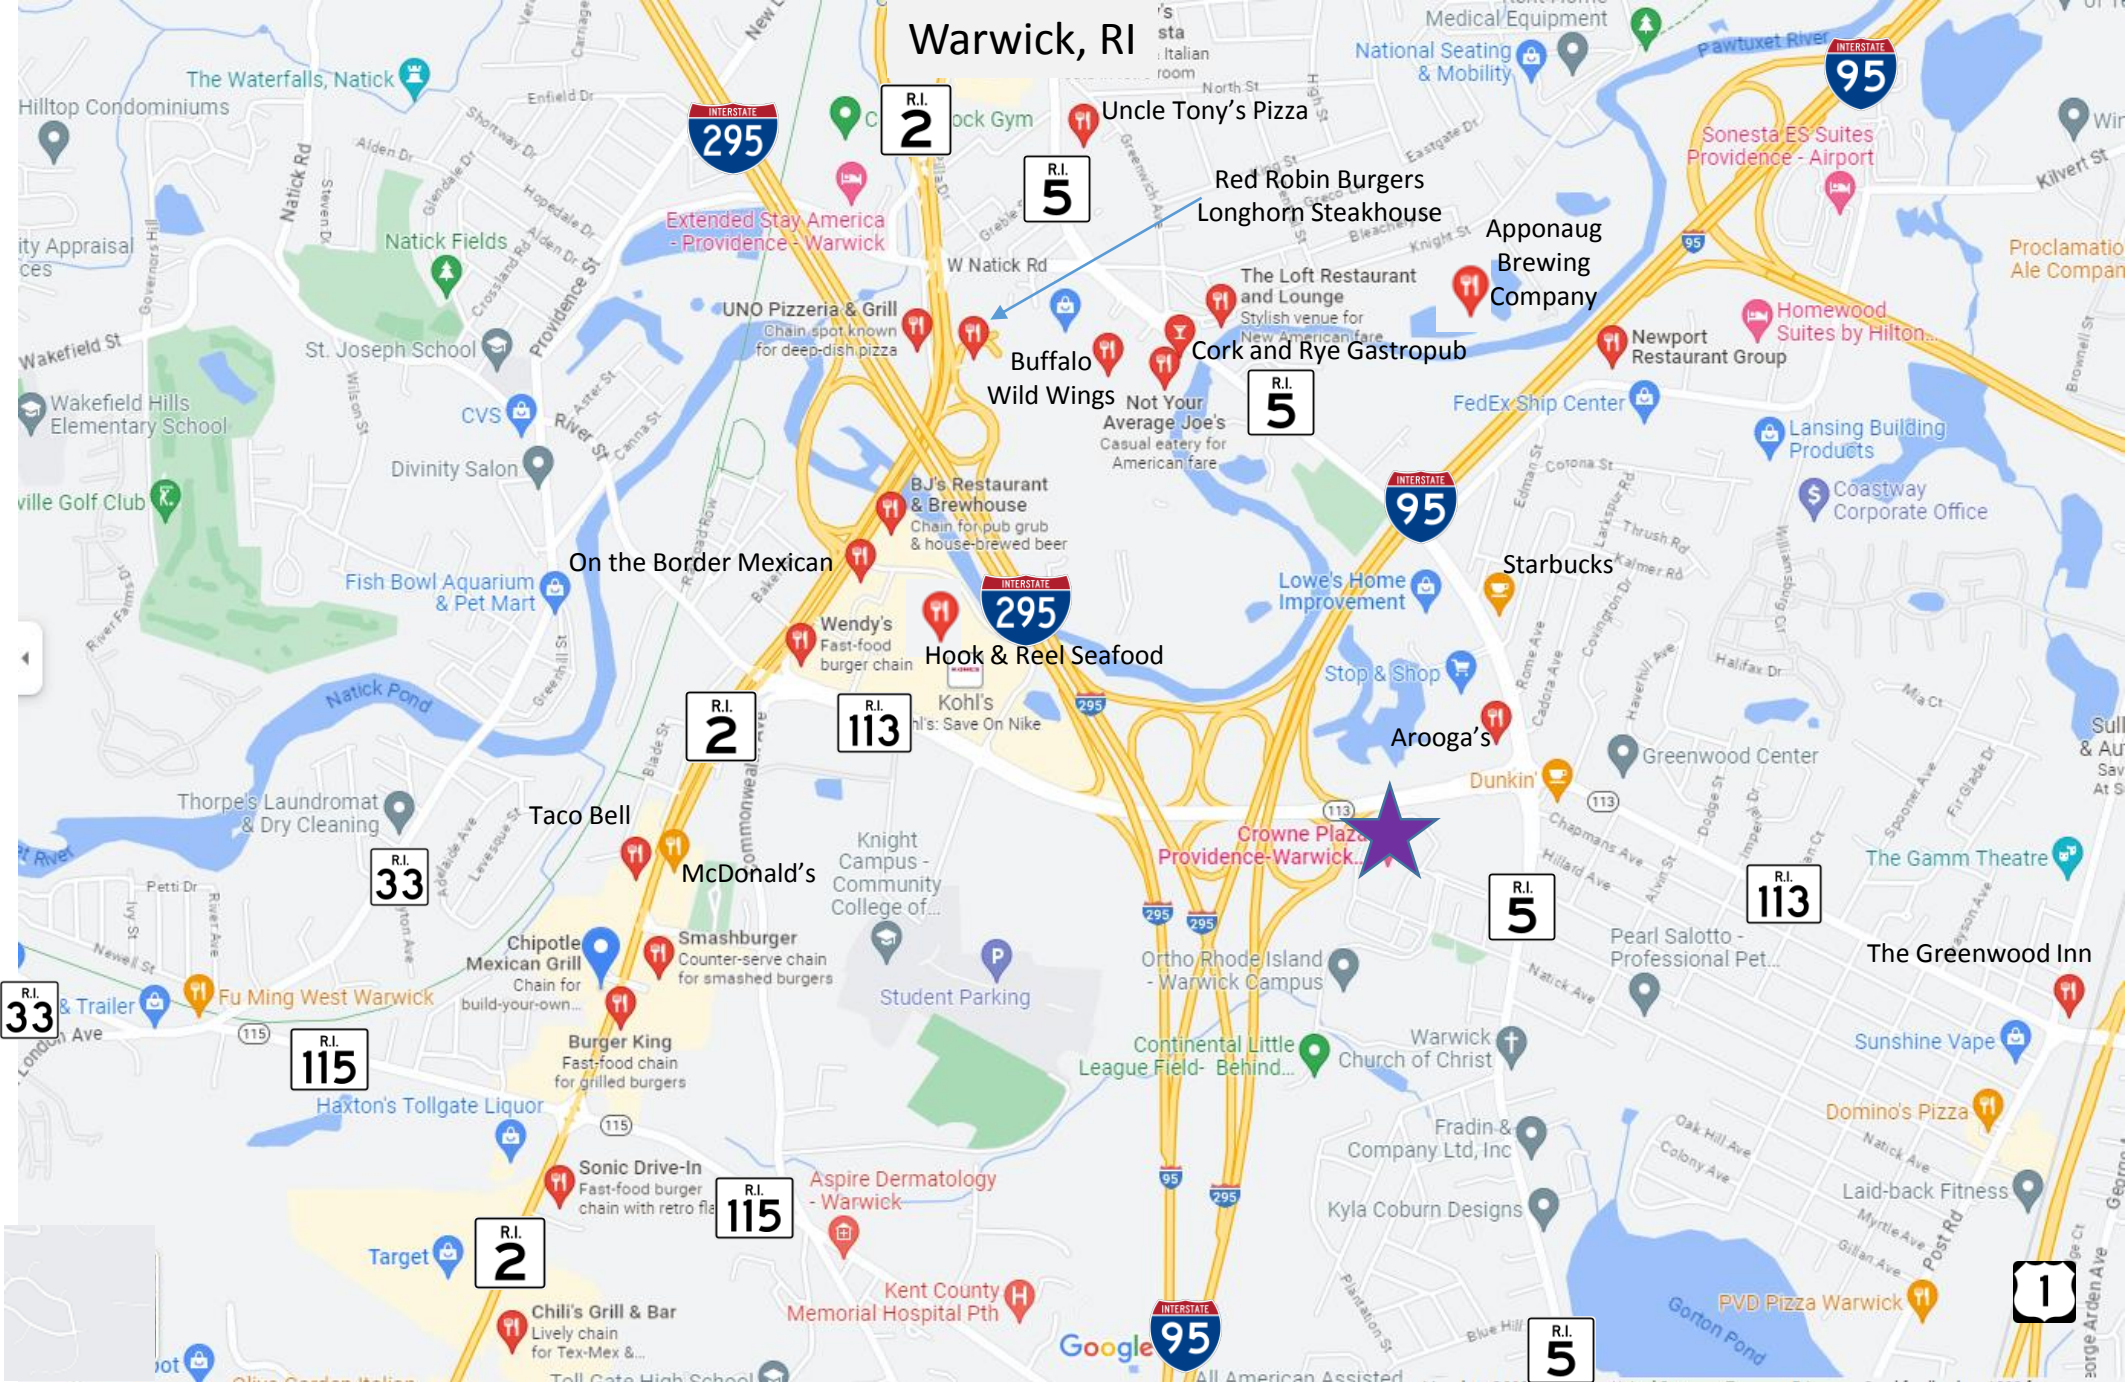

Southern Providence
(A21-J26)

Warwick (A1-J6)

Route 2 (A11-J16)

Crown Plaza
Providence-Warwick...

Warwick, RI

R.I. 2

R.I. 5

INTERSTATE 295